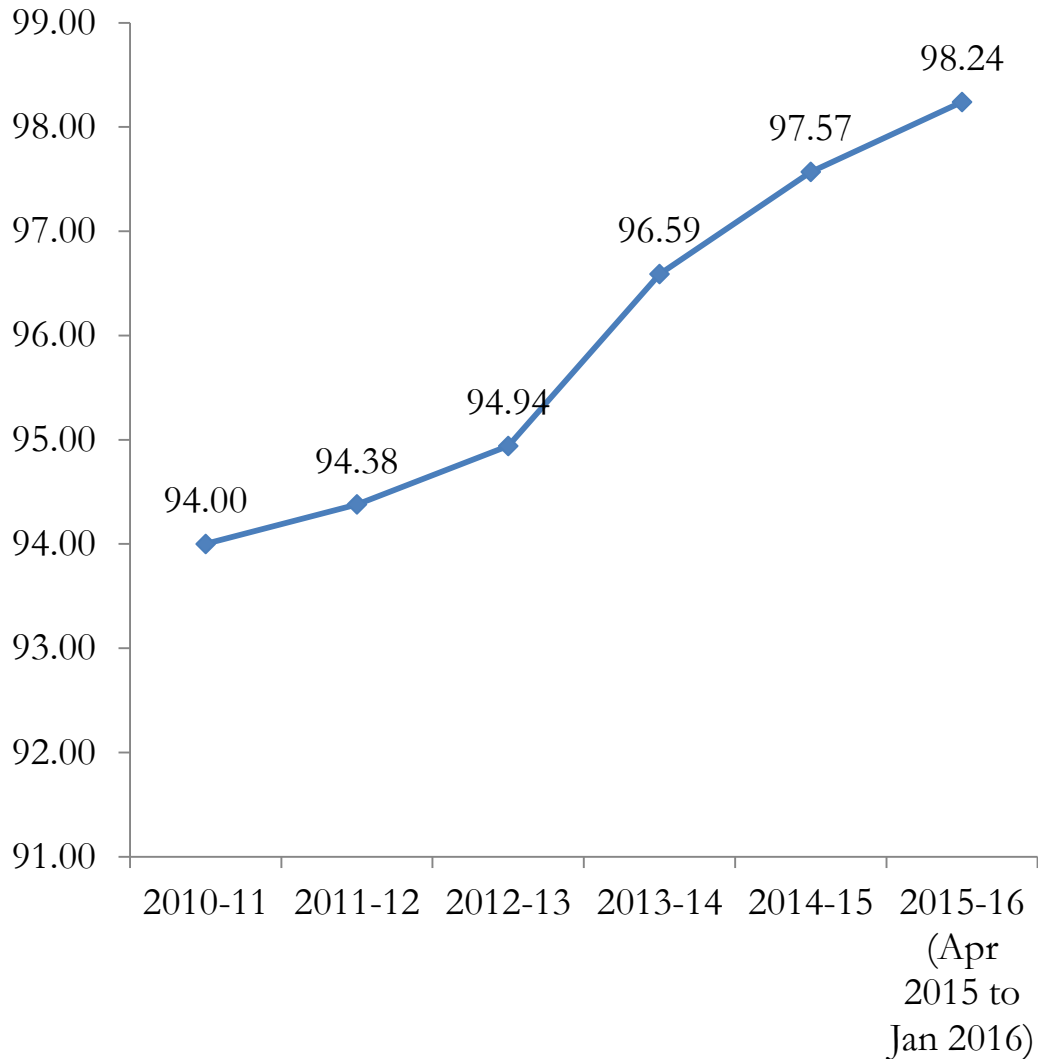

Institutional Deliveries

S. No.	District	% Institutional Deliveries (2015-16)
1	Srikakulam	99.00
2	Vizianagaram	99.39
3	Visakhapatnam	93.70
4	East Godavari	99.37
5	West Godavari	99.00
6	Krishna	99.00
7	Guntur	99.00
8	Prakasam	99.00
9	S.P.S.R.Nellore	98.98
10	Chittoor	99.41
11	Kadapa	98.16
12	Ananthapur	98.78
13	Kurnool	91.72
	State	98.24